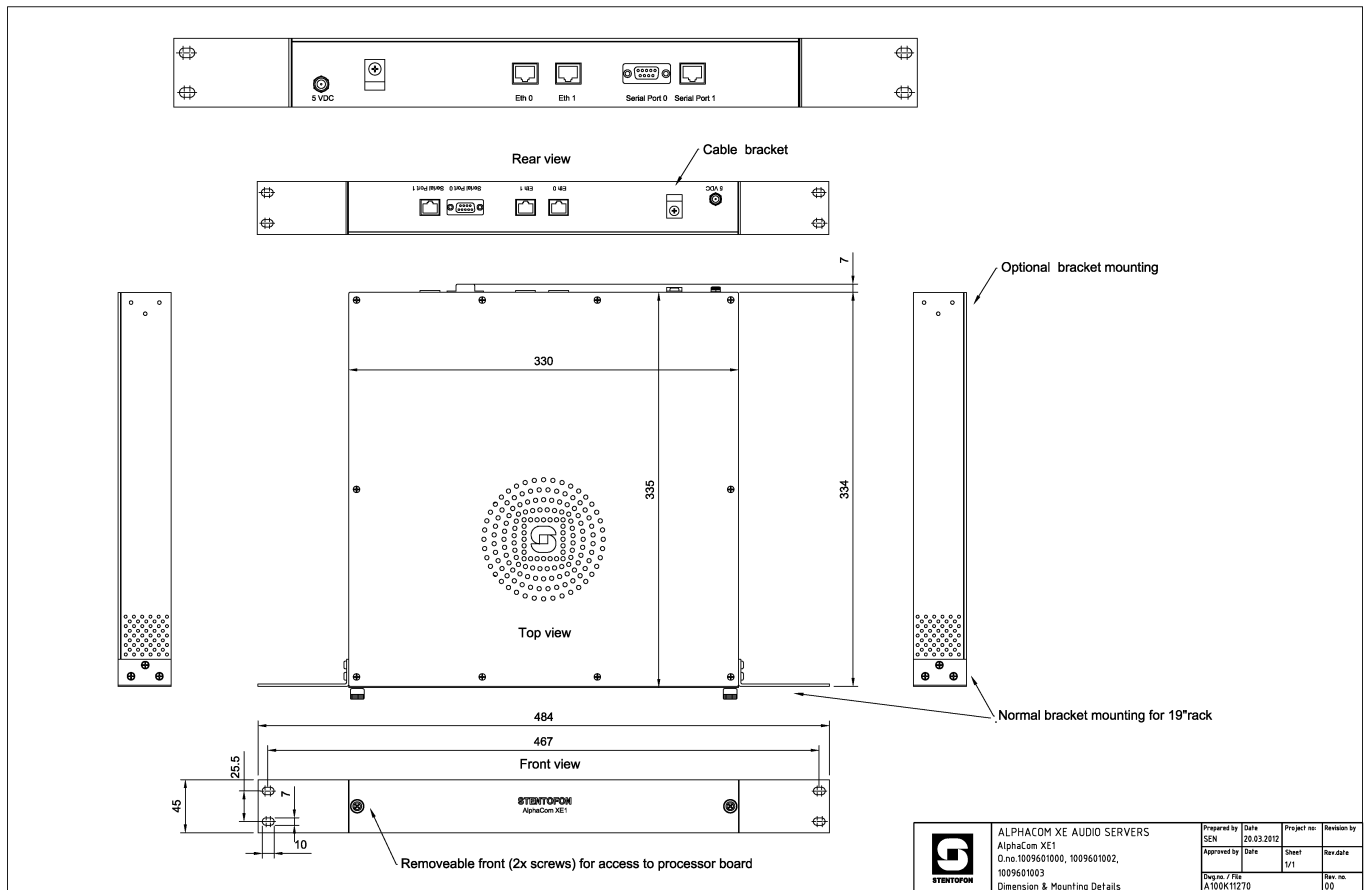

TECHNICAL DIMENSIONS